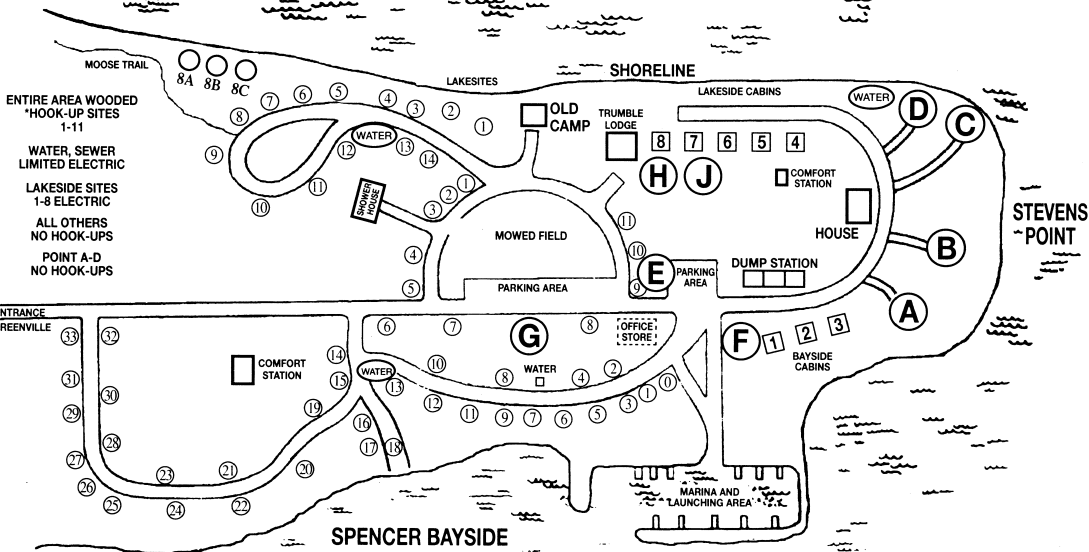

MOOSEHEAD LAKESIDE

- ENTIRE AREA WOODED
*HOOK-UP SITES
1-11
- WATER, SEWER
LIMITED ELECTRIC
- LAKESIDE SITES
1-8 ELECTRIC
- ALL OTHERS
NO HOOK-UPS
- POINT A-D
NO HOOK-UPS

SPENCER BAYSIDE